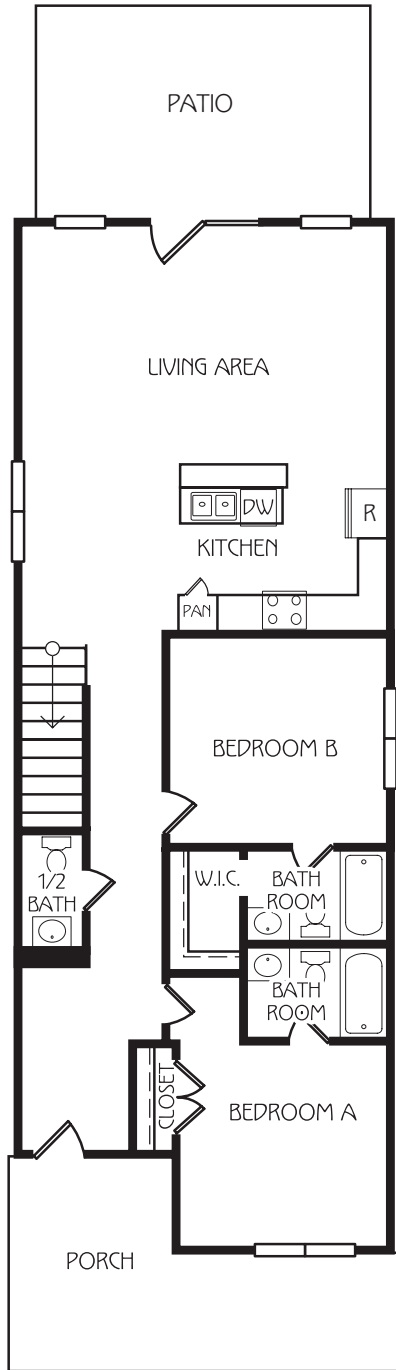

RUTHERFORD

5 BEDROOM / 5.5 BATH COTTAGE

TOTAL SQ FT: 2,363

Bedroom A: 10'10" x 12'4"

Bedroom B: 10'9" x 12'4"

Bedroom C: 10'9" x 10'10"

Bedroom D: 10'9" x 12'4"

Bedroom E: 12' x 12'4"

Living Area: 13'5" x 20'5"

855.537.7841 RETREATCOLLEGESTATION.COM

The Retreat Leasing Center | 701 University Dr | College Station, TX 77840

*Amenities & materials subject to change. Floorplans & units subject to change. Floorplans & elevations ©2008 Garrell Associates Inc. Photography is representational. Pricing, amenities and availability subject to change without notice. Information is believed to be accurate but is not warranted. Speak with a leasing agent for additional details.