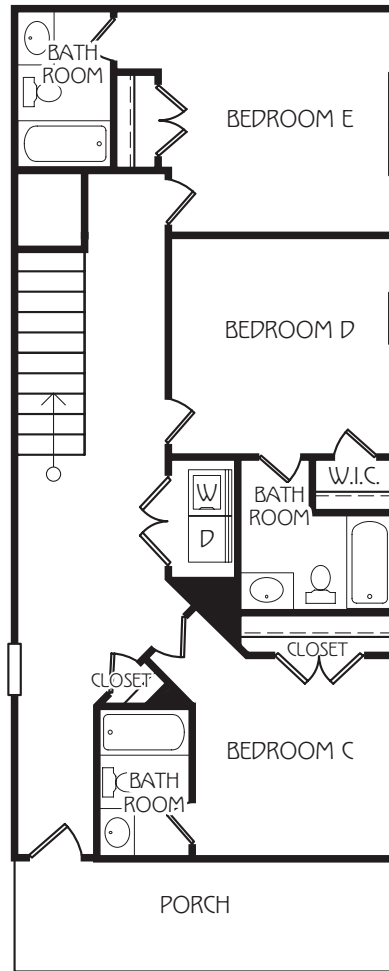

RUTHERFORD

5 BEDROOM / 5.5 BATH COTTAGE

TOTAL SQ FT: 2,363

Bedroom A: 10'10" x 12'4"

Bedroom B: 10'9" x 12'4"

Bedroom C: 10'9" x 10'10"

Bedroom D: 10'9" x 12'4"

Bedroom E: 12' x 12'4"

Living Area: 13'5" x 20'5"

855.537.7841 RETREATCOLLEGESTATION.COM

The Retreat Leasing Center | 701 University Dr | College Station, TX 77840

*Amenities & materials subject to change. Floorplans & units subject to change. Floorplans & elevations ©2008 Garrell Associates Inc. Photography is representational. Pricing, amenities and availability subject to change without notice. Information is believed to be accurate but is not warranted. Speak with a leasing agent for additional details.