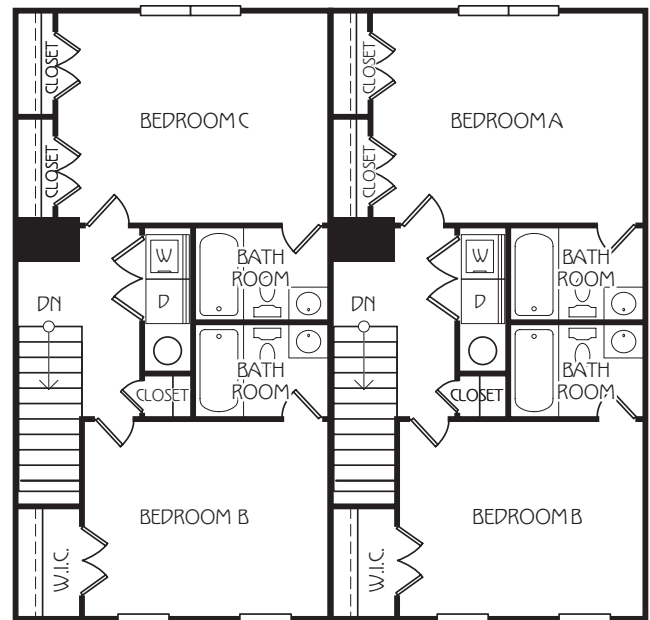

BIRCHMORE

2 OR 3 BEDROOM / 2.5 OR 3 BATH COUPLED COTTAGE

2 BEDROOM

TOTAL SQ FT: 1,398

Bedroom A: 11'6" x 15'
Bedroom B: 11'10" x 13'9"
Living Area: 19'11" x 13'9"

3 BEDROOM

TOTAL SQ FT: 1,395

Bedroom A: 11'8" x 11'11"
Bedroom B: 11'10" x 13'9"
Bedroom C: 11'6" x 15'
Living Area: 11'5" x 17'5"

855.537.7841 RETREATCOLLEGESTATION.COM

The Retreat Leasing Center | 701 University Dr | College Station, TX 77840