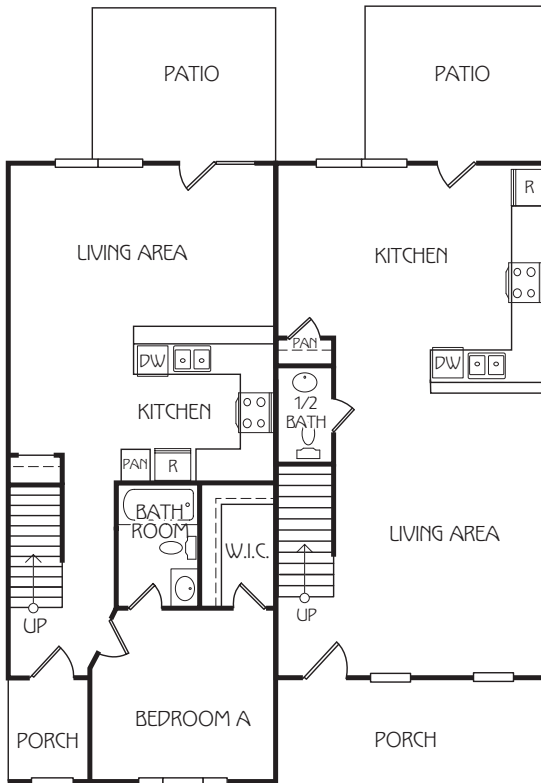

BIRCHMORE

2 OR 3 BEDROOM / 2.5 OR 3 BATH COUPLED COTTAGE

2 BEDROOM

TOTAL SQ FT: 1,398

Bedroom A: 11'6" x 15'
Bedroom B: 11'10" x 13'9"
Living Area: 19'11" x 13'9"

3 BEDROOM

TOTAL SQ FT: 1,395

Bedroom A: 11'8" x 11'11"
Bedroom B: 11'10" x 13'9"
Bedroom C: 11'6" x 15'
Living Area: 11'5" x 17'5"

855.537.7841 RETREATCOLLEGESTATION.COM

The Retreat Leasing Center | 701 University Dr | College Station, TX 77840