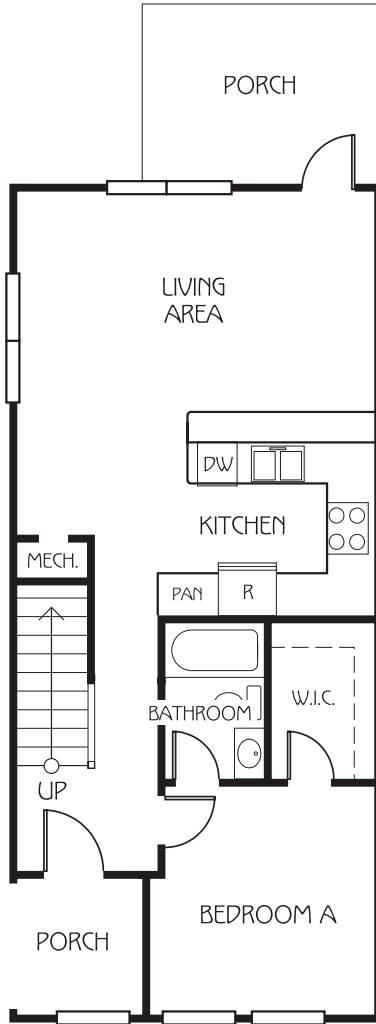

MILLEDDGE

3 BEDROOM / 3 BATH COTTAGE

TOTAL SQ FT: 1,395

Bedroom A: 11' x 11'1"

Bedroom B: 12'2" x 10'3"

Bedroom C: 12'2" x 11'3"

Living Area: 11'6" x 17'6"

855.537.7841 RETREATCOLLEGESTATION.COM