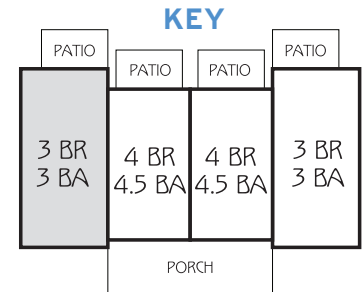

MILLEDDGE

3 BEDROOM / 3 BATH COTTAGE

TOTAL SQ FT: 1,395

Bedroom A: 11' x 11'1"

Bedroom B: 12'2" x 10'3"

Bedroom C: 12'2" x 11'3"

Living Area: 11'6" x 17'6"

855.537.7841 RETREATCOLLEGESTATION.COM