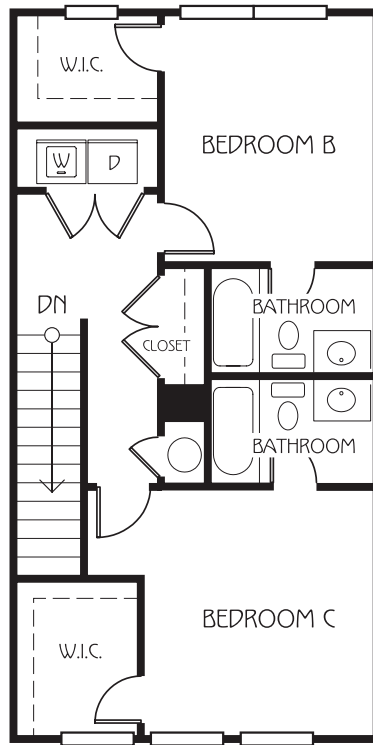

MILLEDDGE

3 BEDROOM / 3 BATH COTTAGE

TOTAL SQ FT: 1,395

Bedroom A: 11' x 11'1"

Bedroom B: 12'2" x 10'3"

Bedroom C: 12'2" x 11'3"

Living Area: 11'6" x 17'6"

855.537.7841 RETREATCOLLEGESTATION.COM