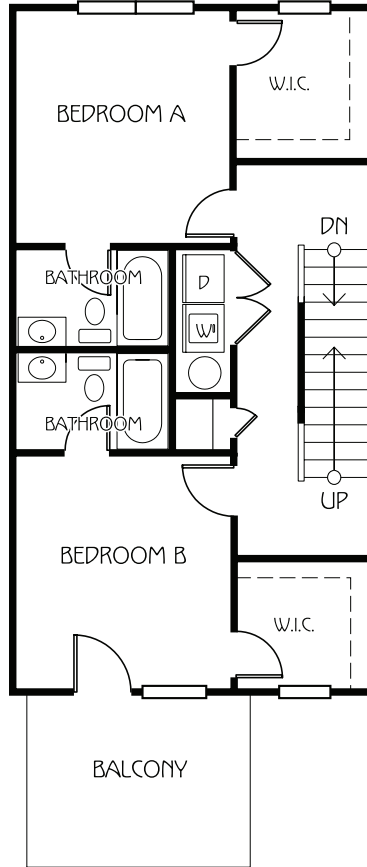

MILLEdge

4 BEDROOM / 4.5 BATH COTTAGE

TOTAL SQ FT: 2,333

Bedroom A: 12' x 11'2"

Bedroom B: 12' x 11'2"

Bedroom C: 12' x 11'2"

Bedroom D: 12' x 11'2"

Living Area: 26'3" x 14'9"

855.537.7841 RETREATCOLLEGESTATION.COM

The Retreat Leasing Center | 701 University Dr | College Station, TX 77840