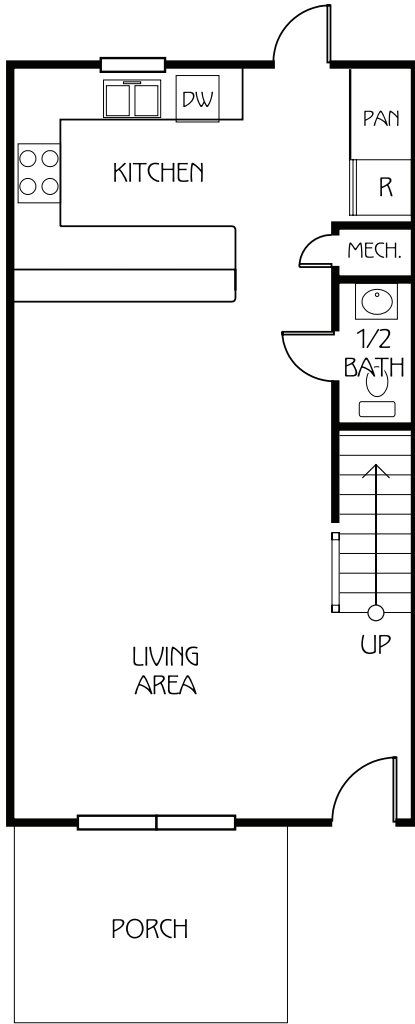

MILLEdge

4 BEDROOM / 4.5 BATH COTTAGE

TOTAL SQ FT: 2,333

Bedroom A: 12' x 11'2"

Bedroom B: 12' x 11'2"

Bedroom C: 12' x 11'2"

Bedroom D: 12' x 11'2"

Living Area: 26'3" x 14'9"

855.537.7841 RETREATCOLLEGESTATION.COM

The Retreat Leasing Center | 701 University Dr | College Station, TX 77840