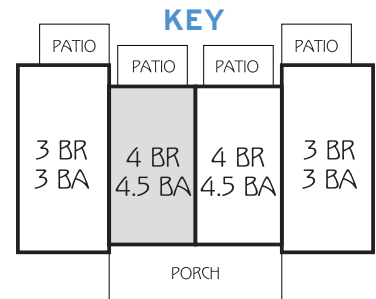

MILLEdge

4 BEDROOM / 4.5 BATH COTTAGE

TOTAL SQ FT: 2,333

Bedroom A: 12' x 11'2"

Bedroom B: 12' x 11'2"

Bedroom C: 12' x 11'2"

Bedroom D: 12' x 11'2"

Living Area: 26'3" x 14'9"

855.537.7841 RETREATCOLLEGESTATION.COM

The Retreat Leasing Center | 701 University Dr | College Station, TX 77840