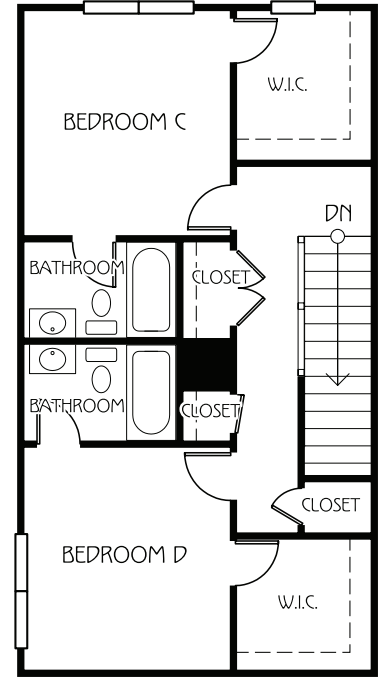

MILLEdge

4 BEDROOM / 4.5 BATH COTTAGE

TOTAL SQ FT: 2,333

Bedroom A: 12' x 11'2"

Bedroom B: 12' x 11'2"

Bedroom C: 12' x 11'2"

Bedroom D: 12' x 11'2"

Living Area: 26'3" x 14'9"

855.537.7841 RETREATCOLLEGESTATION.COM

The Retreat Leasing Center | 701 University Dr | College Station, TX 77840